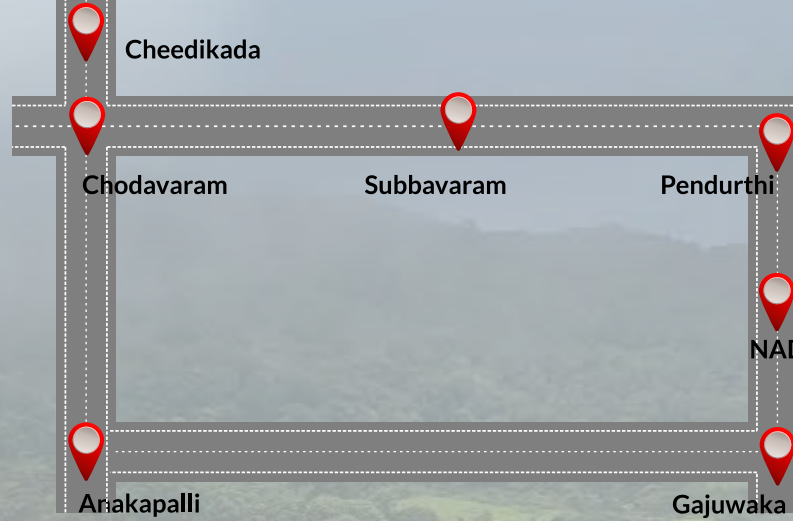

Konam Reservoir 6km

Raiwada Reservoir 20km

The Golden Woods Resort చందనవనం-2

Valabu Waterfalls 11km

Vanjangi 50km

ASK
 PROPERTIES
You ask We provide

Scan this QR Code
to Follow us

Scan this QR Code
to Learn More