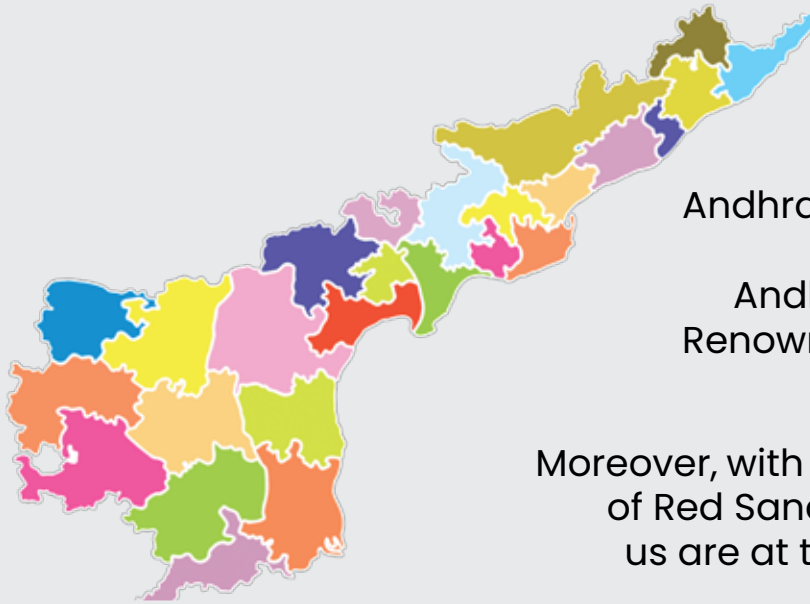

Low Investment with High Returns in Andhra Pradesh

If you seek a high-return opportunity with minimal investment in Andhra Pradesh, there's no better option than investing in Red Sandalwood.

With its promising low investment and high return guarantees, Andhra Pradesh proves to be an ideal location for Red Sandal cultivation. Renowned as the world's most valuable timber, Red Sandalwood can be profitably cultivated in Andhra Pradesh.

Moreover, with stringent government measures in place to combat illegal smuggling of Red Sandalwood, there's a secure environment for cultivation. Companies like us are at the forefront of this endeavor, ensuring compliance with all regulatory requirements set forth by the Andhra Pradesh government.